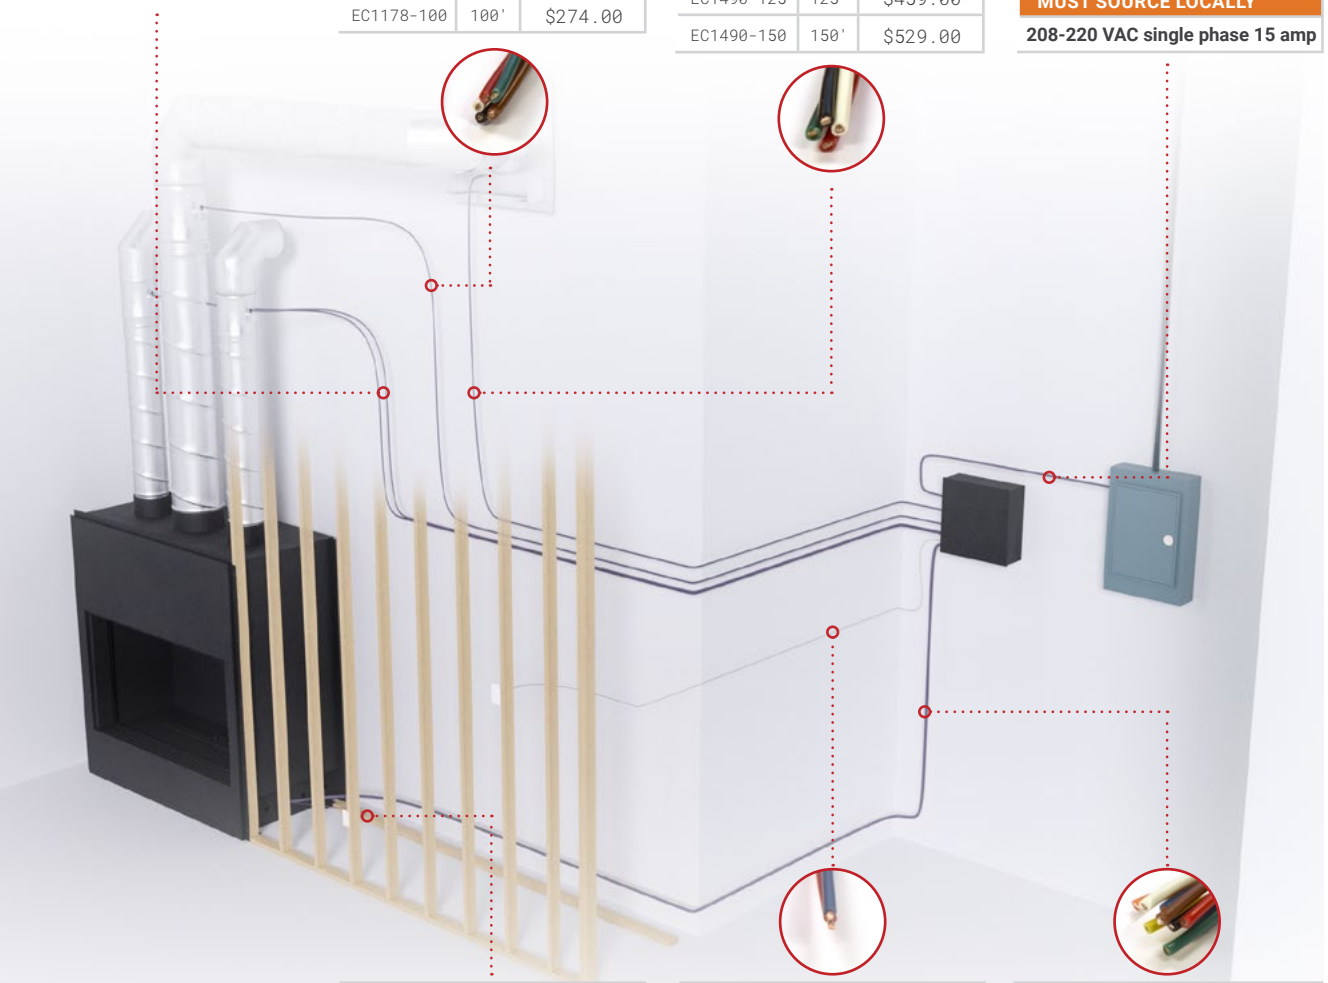

- HOME
- SINGLE SIDED
- SEE THROUGH
- CORNER
- BAY

B Fireplace cable

Combustion air damper control cable, 5 conductor		
EC1178-25	25'	$60.00
EC1178-50	50'	Included x 2
EC1178-75	75'	$209.00
EC1178-100	100'	$274.00

REQUIRED, MUST PURCHASE FROM MONTIGO OR SOURCED LOCALLY (IF USING AN EXHAUST DAMPER)

Note: no wiring strip on exhaust dampers

Exhaust damper control cable, 5 conductor, 18 gauge (awg)		
EC1178-25	25'	$60.00
EC1178-50	50'	$129.00
EC1178-75	75'	$209.00
EC1178-100	100'	$274.00

REQUIRED, MUST PURCHASE FROM MONTIGO OR SOURCED LOCALLY

Power vent cable, unarmored, 16 AWG, 4 conductor

EC1490-25	25'	$91.00
EC1490-50	50'	$179.00
EC1490-75	75'	$274.00
EC1490-100	100'	$364.00
EC1490-125	125'	$459.00
EC1490-150	150'	$529.00

Prodigy units include two 50' lengths of damper cable (EC1178-50). One 50' length of control box cable (EC1179-50) and one 25' length of wall switch wire (EC1019-25)

NOT INCLUDED - MUST SOURCE LOCALLY
208-220 VAC single phase 15 amp

NOT INCLUDED - MUST SOURCE LOCALLY
110 VAC 5A (FOR LED POWER)

Wall switch cable, 2 conductor

EC1019-25	25'	Included
EC1019-50	50'	$36.00
EC1019-75	75'	$87.00
EC1019-100	100'	$119.00
EC1019-125	125'	$159.00
EC1019-150	150'	$174.00

Prodigy control cable, 9 conductor

EC1179-25	25'	$119.00
EC1179-50	50'	Included
EC1179-75	75'	$349.00
EC1179-100	100'	$459.00