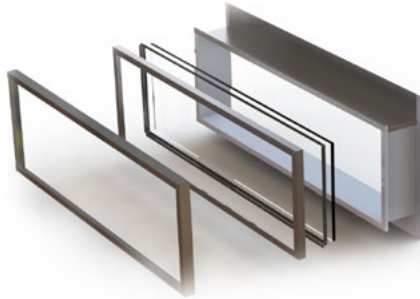

WIRING
REQUIRED

MEDIA
REQUIRED

VENTING COMPONENTS
IMPORTANT

REPLACEMENT PARTS

PRODIGY / IOSK / INDOOR OUTDOOR KIT

7' See Through Indoor-Outdoor

CODE	LIST PRICE	CODE	LIST PRICE
SEE THROUGH, 7' X 12"		OPTIONAL INDOOR-OUTDOOR KIT	
PCST712**	$29,629.00	PC712IOK	$3,669.00
SEE THROUGH, 7' X 20"		OPTIONAL INDOOR-OUTDOOR KIT	
PCST720**	$33,629.00	PC720IOK	$4,039.00
SEE THROUGH, 7' X 30"		OPTIONAL INDOOR-OUTDOOR KIT	
PCST730**	$37,639.00	PC730IOK	$4,529.00
SEE THROUGH, 7' X 36"		OPTIONAL INDOOR-OUTDOOR KIT	
PCST736**	$41,639.00	PC736IOK	$5,019.00
SEE THROUGH, 7' X 60"		OPTIONAL INDOOR-OUTDOOR KIT	
PCST760**	$49,479.00	PC760IOK	$6,359.00

12" ST	PCRGPST12	$264.00
20" ST	PCRGPST20	$394.00
30" ST	PCRGPST30	$579.00
36" ST	PCRGPST36	$679.00
60" ST	PCRGPST60	$1,179.00

Add 7'
Reflective
Black Glass